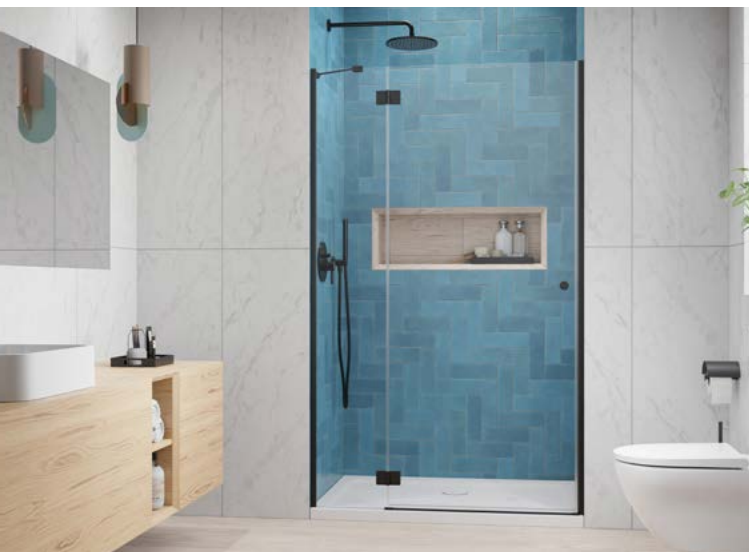

Cechy serii Valence:

Kabiny na indywidualny wymiar*

Zgodność z normą EN 14428:2004 +A1:2008

Dostępność części zamiennych

24 miesiące gwarancji

Zawiasy z systemem unoszenia drzwi zapobiegającym niszczeniu uszczelki poziomej

Atest

Serwis pogwarancyjny

Wyprodukowano w Polsce

Montaż możliwy bez lub z listwą progową

*nie dotyczy kabin półokrągłych, przyściennych i składanych